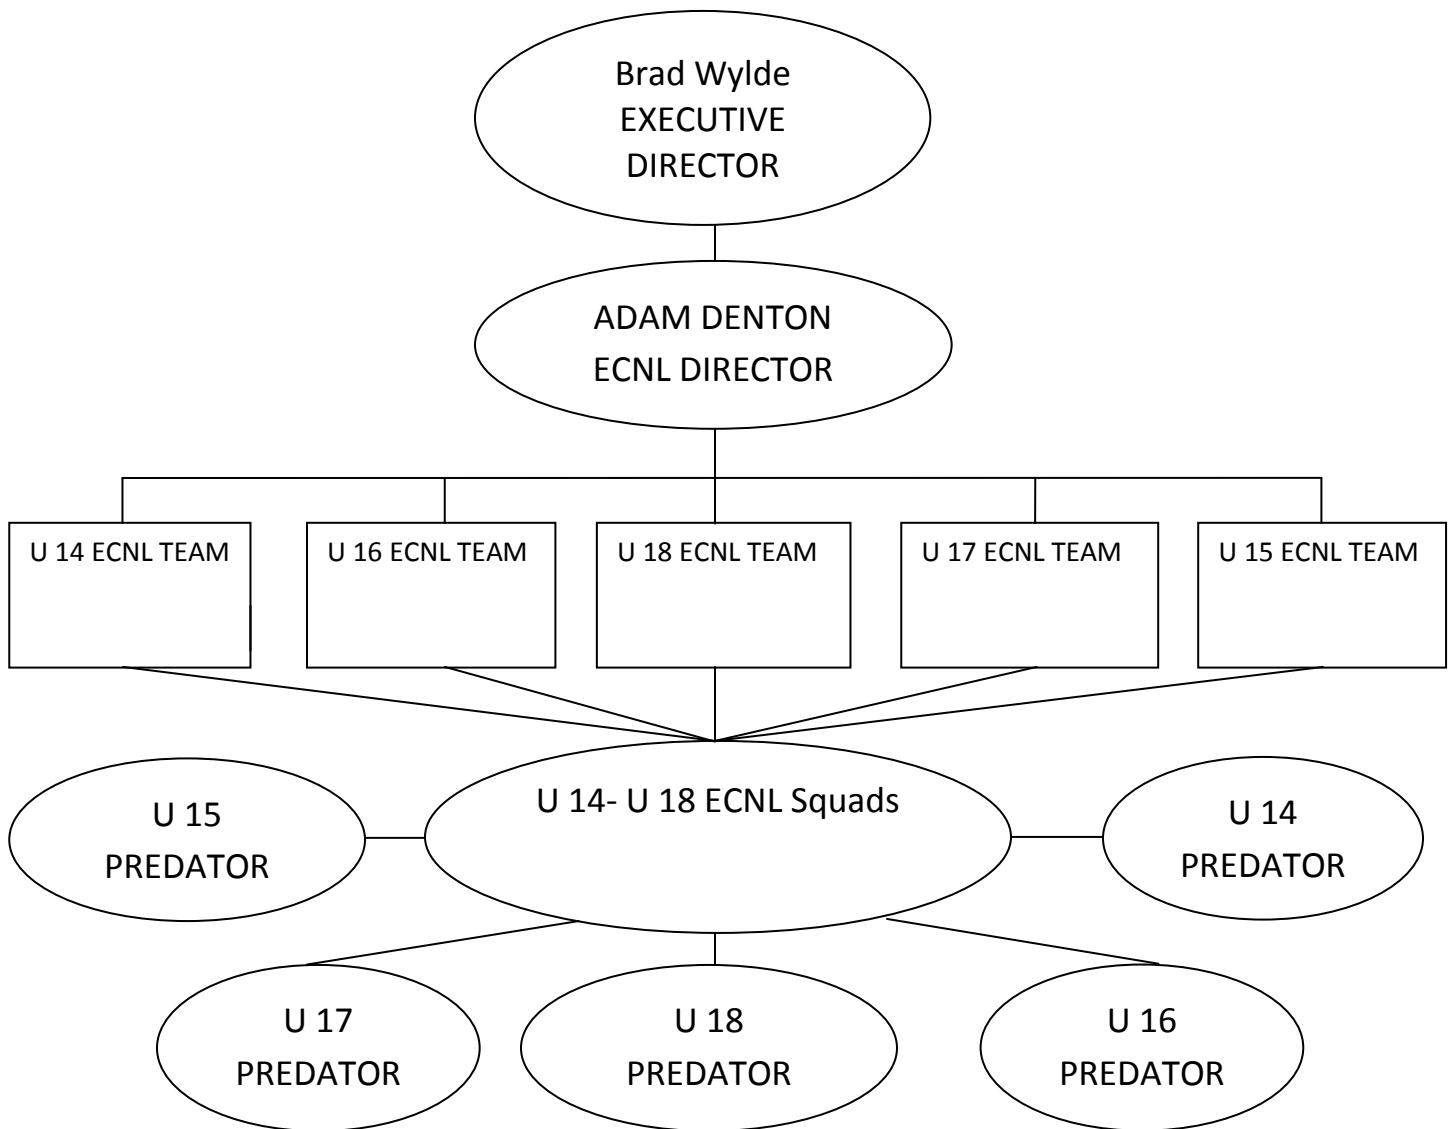

### CSA ECNL STRUCTURE

Each ECNL Roster can have a max. of 26-32 players and only 18 players can play in each game.